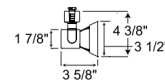

Description

R531 PAR20 Flared Gimbal Track Fixture features a drawn steel housing with stamped gimbal ring available in White or Black. 90 degree vertical aiming capability and 358 degree rotation. Copper alloy contacts provide precise spring action. True, positive electrical ground. On/off switch included. Patented embossed polarity arrows on bottom of adapter. Spring-loaded locking latch with embossed polarity arrows secures trac light to track. Pull-up contact to up position for use on two-circuit track. One 50 watt, 120 volt PAR20 medium base lamp is required, but not included. UL listed. Compatible with Juno Lighting Trac-Lites, Trac-Master 1-circuit and Trac-Master 2-circuit 120 volt line voltage track systems.

Shown in white

Specifications

COLOR	N/A
BODY FINISH	White
WATTAGE	50W
DIMMER	Standard 120V
DIMENSIONS	3.5"W x 3.625"H
BULB NOT INCLUDED	1 x PAR20/Medium (E26)/50W/120V Halogen

CLICK TO VIEW PRODUCT

Notes: