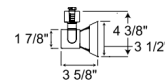

### Specifications

COLOR	N/A
BODY FINISH	White
WATTAGE	50W
DIMMER	Standard 120V
DIMENSIONS	3.5"W x 3.625"H
BULB NOT INCLUDED	1 x PAR20/Medium (E26)/50W/120V Halogen

CLICK TO VIEW PRODUCT

Notes: