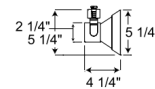

By Juno Lighting

Description

R532 PAR30 Flared Gimbal Track Fixture features a drawn steel housing with stamped gimbal ring available in White. 90 degree vertical aiming capability and 358 degree rotation. Copper alloy contacts provide precise spring action. True, positive electrical ground. On/off switch included. Patented embossed polarity arrows on bottom of adapter. Spring-loaded locking latch with embossed polarity arrows secures trac light to track. Pull-up contact to up position for use on two-circuit track. One 75 watt, 120 volt PAR30 medium base lamp is required, but not included. UL listed. Compatible with Juno Lighting Trac-Lites, Trac-Master 1-circuit and Trac-Master 2-circuit 120 volt line voltage track systems.

Shown in white

Specifications

COLOR	N/A
BODY FINISH	White
WATTAGE	75W
DIMMER	Standard 120V
DIMENSIONS	5.25"W x 4.25"H
BULB NOT INCLUDED	1 x PAR30S/Medium (E26)/75W/120V Halogen
OTHER BULB OPTIONS	1 x PAR30S/Medium (E26)/120V LED