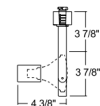

CLICK TO VIEW PRODUCT

Notes: