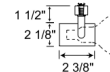

Shown in black

Specifications

COLOR	N/A
BODY FINISH	Black
WATTAGE	75W
DIMMER	Standard 120V
DIMENSIONS	2.125"W x 2.38"H
BULB NOT INCLUDED	1 x PAR30/Medium (E26)/75W/120V Halogen
OTHER BULB OPTIONS	1 x PAR20/Medium (E26)/50W/120V Halogen 1 x PAR20/Medium (E26)/120V LED 1 x PAR30S/Medium (E26)/120V LED