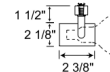

Lightology

lightology.com
866-954-4489
04-12-26

Project: _____

Company: _____

Location: _____ Fixture Type: _____

SPEC #: **JUN25968**

Approved On: _____ Approved By: _____

R541 PAR Universal Track Fixture 120V

By Juno Lighting

Description

R541 Universal PAR Track Fixture features a drawn steel housing with steel yoke available in Black or White finish. 90 degree vertical aiming capability and 358 degree rotation. Copper alloy contacts provide precise spring action. True, positive electrical ground. On/off switch included. Patented embossed polarity arrows on bottom of adapter. Spring-loaded locking latch with embossed polarity arrows secures track light to trac. Pull up contact to up position for use on two-circuit. One 50 watt, 120 volt PAR20 or 75 watt, 120 volt PAR30 halogen bulb or LED equivalent is required, but not included. Halogen dimmable with a standard incandescent dimmer. Consult bulb manufacturer for dimmer compatibility when using LED equivalent. UL listed. Compatible with Juno Lighting Trac-Lites 1-circuit and Trac-Master 1-circuit and 2-circuit 120 volt line voltage track systems.

Shown in black

Specifications

COLOR	N/A
BODY FINISH	Black
WATTAGE	75W
DIMMER	Standard 120V
DIMENSIONS	2.125"W x 2.38"H
BULB NOT INCLUDED	1 x PAR30/Medium (E26)/75W/120V Halogen
OTHER BULB OPTIONS	1 x PAR20/Medium (E26)/50W/120V Halogen 1 x PAR20/Medium (E26)/120V LED 1 x PAR30S/Medium (E26)/120V LED

CLICK TO VIEW PRODUCT

Notes: