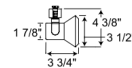

Lightology

lightology.com
866-954-4489
04-25-26

Project: _____

Company: _____

Location: _____ Fixture Type: _____

SPEC #: **JUN25972**

Approved On: _____ Approved By: _____

R551 PAR20 Flared Step Track Fixture 120V By Juno Lighting

Description

R551 PAR20 Flared Step Track Fixture features a drawn steel housing with finish in White, Black, Satin Chrome or Bronze. 90 degree vertical aiming capability and 358 degree rotation. Copper alloy contacts provide precise spring action. True, positive electrical ground. On/off switch included. Spring-loaded locking latch with embossed polarity arrows secures track light to track. Pull-up contact to up position for use on two-circuit track. One 50 watt, 120 volt PAR20 medium base lamp is required, but not included. UL listed. Compatible with Juno Lighting Trac-Master 1-circuit, Trac-Master 2-circuit and Trac-Lites 120 volt line voltage track systems.

Shown in white

Specifications

COLOR	N/A
BODY FINISH	White
WATTAGE	50W
DIMMER	Standard 120V
DIMENSIONS	3.5"W x 3.75"H
BULB NOT INCLUDED	1 x PAR20/Medium (E26)/50W/120V Halogen
OTHER BULB OPTIONS	1 x PAR20/Medium (E26)/120V LED

CLICK TO VIEW PRODUCT

Notes: