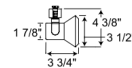

Shown in white

Specifications

COLOR	N/A
BODY FINISH	White
WATTAGE	50W
DIMMER	Standard 120V
DIMENSIONS	3.5"W x 3.75"H
BULB NOT INCLUDED	1 x PAR20/Medium (E26)/50W/120V Halogen
OTHER BULB OPTIONS	1 x PAR20/Medium (E26)/120V LED