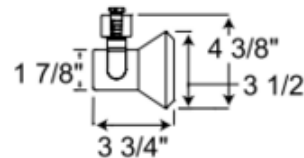

# R551 PAR20 Flared Step Track Fixture 120V

**Description:**

R551 PAR20 Flared Step Track Fixture features a drawn steel housing with finish in White, Black, Satin Chrome or Bronze. 90 degree vertical aiming capability and 358 degree rotation. Copper alloy contacts provide precise spring action. True, positive electrical ground. On/off switch included. Spring-loaded locking latch with embossed polarity arrows secures track light to track. Pull-up contact to up position for use on two-circuit track. One 50 watt, 120 volt PAR20 medium base lamp is required, but not included. UL listed. Compatible with Juno Lighting Trac-Master 1-circuit, Trac-Master 2-circuit and Trac-Lites 120 volt line voltage track systems.

Shown in: White

**List Price:** \$37.74  
**Our Price:** \$22.64

**Shade Color:** N/A  
**Body Finish:** White  
**Lamp:** 1 x PAR20/Medium (E26)/50W/120V Halogen  
 1 x PAR20/Medium (E26)/120V LED  
**Wattage:** 50W  
**Dimmer:** Incandescent  
**Dimensions:** 3.75"H x 3.5"W