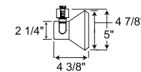

Shown in black

Specifications

COLOR	N/A
BODY FINISH	Black
WATTAGE	75W
DIMMER	Standard 120V
DIMENSIONS	5"W x 4.38"H
BULB NOT INCLUDED	1 x PAR30S/Medium (E26)/75W/120V Halogen
OTHER BULB OPTIONS	1 x PAR30S/Medium (E26)/120V LED