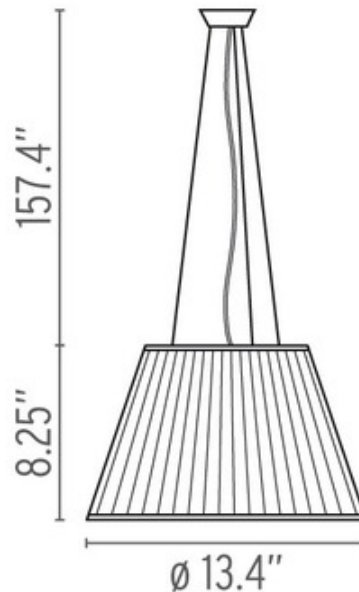

Romeo Soft S1 Pendant

Designer: Philippe Starck

Description:

Romeo Soft S1 pendant lamp providing diffused light. Fixture features an acid-etched pressed borosilicate glass internal diffuser and Cream plisse cloth shade with White canopy. Available with incandescent or compact fluorescent lamp option. Incandescent: One 72 watt 120 volt BT-15 ECO medium base halogen bulb is required, but not included. Fluorescent: One 18 watt, 120 volt G24Q-2 compact fluorescent bulb is required, but not included. 13.4 inch diameter x 8.25 inch height x 165.65 inch overall length.

Shown in: White / Plisse Cloth

List Price: \$1064.29
Our Price: \$745.00

Shade Color: Plisse Cloth
Body Finish: White
Lamp: 1 x BT15/Medium (E26)/72W/120V Halogen
Wattage: 72W
Dimmer: Incandescent
Dimensions: 165.65"L x 8.25"H x 13.4"W

Product Number: FLO2598			
Company:		Fixture Type:	Date: Apr 21, 2018
Project:		Approved By:	

#0604SU-ROMEOSO-01311-CRWH

Phone: 866-954-4489 Fax: (773) 883-6131

Address: 1718 W. Fullerton Ave. Chicago IL 60614