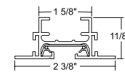

Description

Flanged, single-circuit aluminum trac sections for recessing into plaster board or suspended grid ceiling. Available in 4 and 8 foot sections in White finish. 4 Foot: 43 7/8 inch actual length. 8 Foot: 91 7/8 inch actual length. For straight runs only. May be cut to length by installer. Rated 20 amps at 120 volts. UL listed. For use with Juno Lighting Trac-Master and Trac-Lites trac fixtures.

Shown in white

Specifications

COLOR	N/A
BODY FINISH	White
WATTAGE	N/A
DIMMER	N/A
DIMENSIONS	.48"L
BULB	N/A

CLICK TO VIEW PRODUCT

Notes: