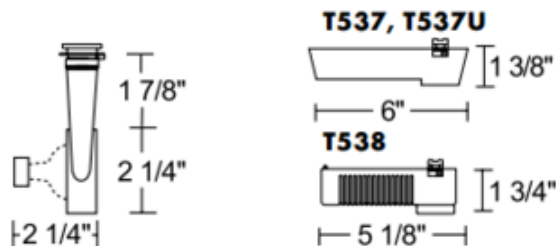

BRAND

Juno Lighting

DESCRIPTION

T196 MR16 Open Back Track Fixture features clean, functional lines allowing for maximum adjustability. Open back spotlights relamp from back and have floating socket mount and on/off switch. The minimum profile with stylized yoke design is ideal for retail and commercial applications. Finish available in Satin Chrome. One 50 watt, 12 volt GU5.3 MR16 lamp is required, but not included. Halogen bulb option dimmable with an electronic low voltage dimmer. Check with bulb manufacturer for dimmer compatibility when using LED bulb option. Optional optical accessories available, sold separately. UL listed. Compatible with Juno Lighting Trac-Lites, Trac-Master 1-circuit and Trac-Master 2-circuit 120 volt line voltage track systems. Requires a T537 12 volt electronic transformer, sold separately.

SHADE COLOR	N/A
BODY FINISH	Satin Chrome
WATTAGE	50W
DIMMER	Dimmable
DIMENSIONS	2.25"W x 2.25"H
BULB NOT INCLUDED	
LAMP	1 x MR16/GU5.3 (bipin)/50W/12V Halogen 1 x MR16/GU5.3 (bipin)/12V LED

SPEC # JUN26003