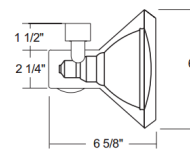

By Juno Lighting

Description

T239 PAR38 Enclosed Close Up Track Fixture has graceful lines with an extremely compact design. Finish available in Black with a Black shade. The fixture has a low profile that hugs the track and an integral handle that allows maximum aiming capability. Features a 90 degree aiming capability and 321 degree rotation. One 45-150 watt, 120 volt PAR38 medium base lamp is required, but not included. UL listed. Compatible with Juno Lighting Trac-Lites, Trac-Master 1-circuit and Trac-Master 2-circuit 120 volt line voltage track systems.

Shown in black

Specifications

COLOR	N/A
BODY FINISH	Black
WATTAGE	150W
DIMMER	Standard 120V
DIMENSIONS	6"W x 6.63"H
BULB NOT INCLUDED	1 x PAR38/Medium (E26)/150W/120V Halogen
OTHER BULB OPTIONS	1 x PAR38/Medium (E26)/120V LED