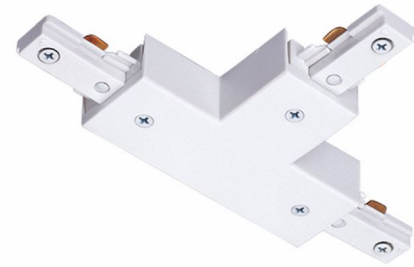

## T25 Trac-Master T Connector

By Juno Lighting

### Description

Trac-Master T connector joins three trac sections. For outlet box feed, T27 cover plate required. Finish available in Black, White or Silver. UL listed. For use with Juno Lighting 1-circuit Trac-Master 120 volt line voltage trac system.

### Specifications

COLOR	N/A
BODY FINISH	White
WATTAGE	N/A
DIMMER	N/A
DIMENSIONS	4.1"W
BULB	N/A

CLICK TO VIEW PRODUCT

Notes: