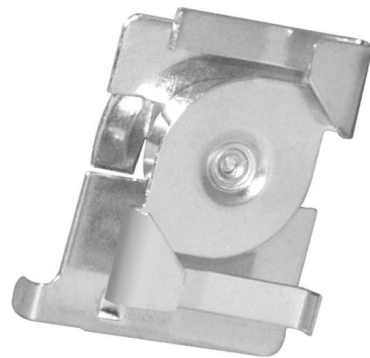

## T37D Trac Master T-Bar Clip 15/16 with Spacer By Juno Lighting

### Description

T37D Trac-Master 15/16 inch T-Bar Attachment Clip is used to attach Trac-Master trac to inverted tee ceilings using flush tiles. Accommodates a comprehensive range of T-bar styles and dimensions. Use two for 2 or 4 foot track and three for 6, 8 or 12 foot track. For use with Juno Lighting Trac-Master 1-circuit and 2-circuit 120 volt line voltage trac systems.

Shown in aluminum