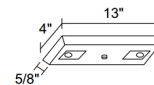

Description

The T41N Series Duo-Point Canopy increases the versatility of Juno trac fixtures by enabling them to be mounted where trac sections might not offer the best aesthetic or functional lighting solution. Available in Silver, White or Black finish. Mounts directly to outlet boxes and accept one 120 volt Juno trac fixture, sold separately. 13 inch width x 4 inch depth x .6 inch height.

Shown in white

Specifications

COLOR	N/A
BODY FINISH	White
WATTAGE	N/A
DIMMER	Standard 120V
DIMENSIONS	13"W x 0.6"H x 4"D
BULB	N/A

CLICK TO VIEW PRODUCT

Notes: