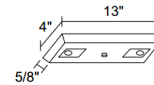

Description

The T41N Series Duo-Point Canopy increases the versatility of Juno trac fixtures by enabling them to be mounted where trac sections might not offer the best aesthetic or functional lighting solution. Available in Silver, White or Black finish. Mounts directly to outlet boxes and accept one 120 volt Juno trac fixture, sold separately. 13 inch width x 4 inch depth x .6 inch height.

Shown in white

Specifications

COLOR	N/A
BODY FINISH	White
WATTAGE	N/A
DIMMER	Standard 120V
DIMENSIONS	13"W x 0.6"H x 4"D
BULB	N/A

CLICK TO VIEW PRODUCT

Notes: