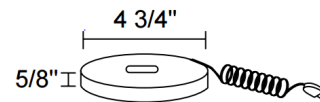

### Specifications

COLOR	N/A
BODY FINISH	White
WATTAGE	N/A
DIMMER	Standard 120V
DIMENSIONS	4.75"W x 0.6"H
BULB	N/A

CLICK TO VIEW PRODUCT

Notes: