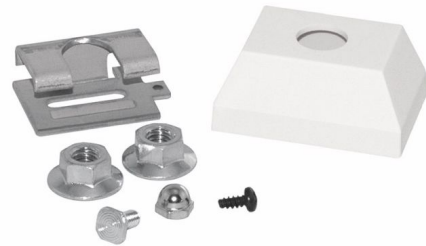

Lightology

lightology.com
866-954-4489
04-25-26

Project: _____

Company: _____

Location: _____ Fixture Type: _____

SPEC #: **JUN26239**

Approved On: _____ Approved By: _____

T56 Trac-Master Solid Rod Pendant Mounting Kit

By Juno Lighting

Description

T56 Solid Rod Pendant Mounting Kit attaches solid 5/16 inch threaded rod to track. Includes plastic cap, mounting bracket and hardware. Rod not supplied. Finish available in Black, White, Silver or Bronze. Compatible with Juno Lighting Trac-Lites, Trac-Master 1-circuit and Trac-Master 2-circuit 120 volt line voltage track systems.

Shown in white

Specifications

COLOR	N/A
BODY FINISH	White
WATTAGE	N/A
DIMMER	N/A
DIMENSIONS	N/A
BULB	N/A

CLICK TO VIEW PRODUCT

Notes: