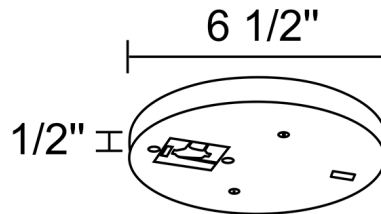

Shown in black

Specifications

COLOR	N/A
BODY FINISH	Black
WATTAGE	N/A
DIMMER	N/A
DIMENSIONS	6.5"W x 0.5"H
BULB	N/A

CLICK TO VIEW PRODUCT

Notes: