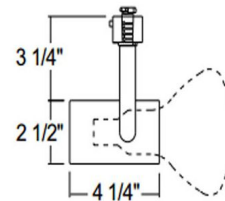

CLICK TO VIEW PRODUCT

Notes: