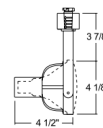

### Specifications

COLOR	N/A
BODY FINISH	White
WATTAGE	75W
DIMMER	Standard 120V
DIMENSIONS	4.1"W x 8"H x 4.5"D
BULB NOT INCLUDED	1 x PAR30S/Medium (E26)/75W/120V Halogen
OTHER BULB OPTIONS	PAR30S/Medium (E26)/120V LED