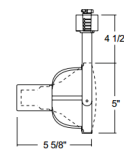

### Specifications

COLOR	N/A
BODY FINISH	White
WATTAGE	250W
DIMMER	Standard 120V
DIMENSIONS	5"W x 9.5"H x 5.63"D
BULB NOT INCLUDED	1 x PAR38/Medium (E26)/250W/120V Halogen
OTHER BULB OPTIONS	1 x PAR38/Medium (E26)/120V LED