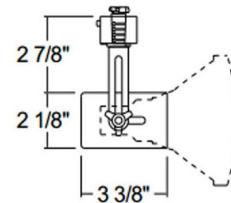

CLICK TO VIEW PRODUCT

Notes: