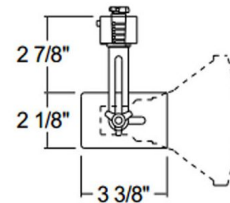

CLICK TO VIEW PRODUCT

Notes: