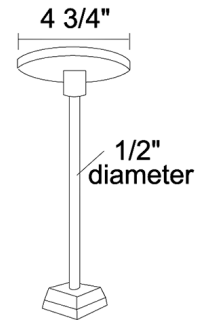

### Description

T-Bar Pendant Stem Kit enables trac to be mounted at ideal heights without having to lower the entire ceiling plane. Available in 12, 18, 24, 36, or 48 inch stem lengths. Finish available in Black, White or Silver. Use two for 2 or 4 foot sections of trac, three for 6 or 8 foot sections of track, or four for 12 foot sections of trac. For electrical feed, order T93 wireway cover, sold separately. Compatible with Trac-Lites, Trac-Master 1-circuit and Trac-Master 2-circuit 120 volt line voltage track systems. Can be used with a selection of NaviLite exit signs. UL listed.

### Specifications

COLOR	N/A
BODY FINISH	White
WATTAGE	N/A
DIMMER	N/A
DIMENSIONS	36"L x 4.75"W
BULB	N/A

CLICK TO VIEW PRODUCT

Notes: