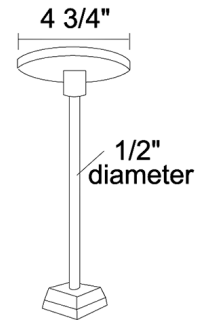

By Juno Lighting

Description

T-Bar Pendant Stem Kit enables trac to be mounted at ideal heights without having to lower the entire ceiling plane. Available in 12, 18, 24, 36, or 48 inch stem lengths. Finish available in Black, White or Silver. Use two for 2 or 4 foot sections of trac, three for 6 or 8 foot sections of track, or four for 12 foot sections of trac. For electrical feed, order T93 wireway cover, sold separately. Compatible with Trac-Lites, Trac-Master 1-circuit and Trac-Master 2-circuit 120 volt line voltage track systems. Can be used with a selection of NaviLite exit signs. UL listed.

Shown in white

Specifications

COLOR	N/A
BODY FINISH	White
WATTAGE	N/A
DIMMER	N/A
DIMENSIONS	36"L x 4.75"W
BULB	N/A

CLICK TO VIEW PRODUCT

Notes: