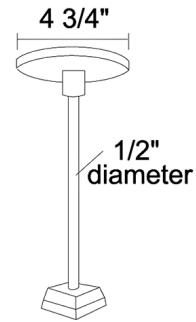

### Description

The Rigid Ceiling Pendant Stem attaches directly to a junction box and enables trac to be mounted closer to the objects being illuminated. Available in 12, 18, 24, 36, or 48 inch stem lengths for use with Juno Trac-Master and Trac-Lites track systems. Use two stems for 2 or 4 foot sections of trac, three for 6 or 8 foot sections of track, or four for 12 foot sections of trac. For electrical feed order T93 wireway cover, sold separately. Note: Can be used with a selection of NaviLite exit signs.

### Specifications

COLOR	N/A
BODY FINISH	Black
WATTAGE	N/A
DIMMER	N/A
DIMENSIONS	12"L x 4.75"W
BULB	N/A

CLICK TO VIEW PRODUCT

Notes: