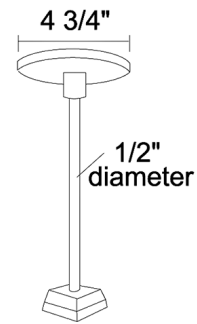

Lightology

lightology.com
866-954-4489
06-04-26

Project: _____

Company: _____

Location: _____ Fixture Type: _____

SPEC #: **JUN26342**

Approved On: _____ Approved By: _____

T91 Rigid Ceiling Pendant Stem By Juno Lighting

Description

The Rigid Ceiling Pendant Stem attaches directly to a junction box and enables trac to be mounted closer to the objects being illuminated. Available in 12, 18, 24, 36, or 48 inch stem lengths for use with Juno Trac-Master and Trac-Lites track systems. Use two stems for 2 or 4 foot sections of trac, three for 6 or 8 foot sections of track, or four for 12 foot sections of trac. For electrical feed order T93 wireway cover, sold separately. Note: Can be used with a selection of NaviLite exit signs.

Shown in white

Specifications

COLOR	N/A
BODY FINISH	White
WATTAGE	N/A
DIMMER	N/A
DIMENSIONS	36"L x 4.75"W
BULB	N/A

CLICK TO VIEW PRODUCT

Notes: