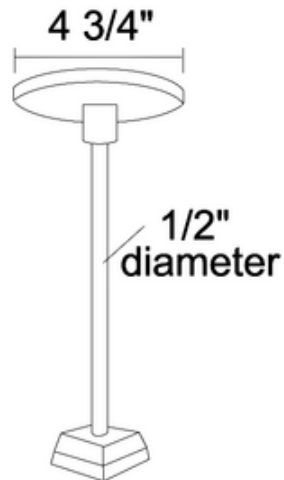

T91 Rigid Ceiling Pendant Stem Kit

Description:

Rigid Ceiling Pendant Stem Kit attaches directly to a junction box and enables trac to be mounted closer to the objects being illuminated. Available in 12, 18, 24, 36, or 48 inch stem lengths. Finish available in Black, White, Silver or Bronze. Use two for 2 or 4 foot sections of trac, three for 6 or 8 foot sections of track, or four for 12 foot sections of trac. For electrical feed order T93 wireway cover, sold separately. For use with Trac-Master and Trac-Lites trac systems. Can be used with a selection of Navilite exit signs. UL listed.

Shown in: White

List Price: \$64.38
 Our Price: \$38.63

Shade Color: N/A
 Body Finish: White
 Lamp: N/A
 Wattage: N/A
 Dimmer: N/A
 Dimensions: 36"L x 4.75"W

Product Number: JUN26342			
Company:		Fixture Type:	Date: Apr 26, 2018
Project:		Approved By:	