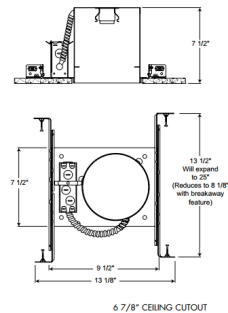

CLICK TO VIEW PRODUCT

Notes: