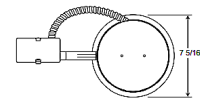

6 3/4" CEILING CUTOUT