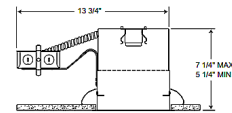

6 3/4" CEILING CUTOUT