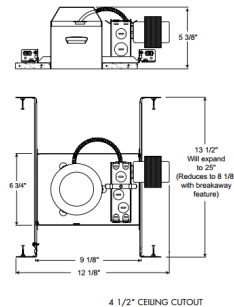

Description

TC44 4 Inch MR16 New Construction Non-IC Housing is designed for use in non-insulated areas. If installed where insulation is present the insulation must be pulled back 3 inches from all sides of the housing. The housing includes a 50 watt 12 volt thermally protected, magnetic transformer. Ceiling cutout 4 1/2 inches. One 50 watt, 12 volt GU5.3 MR16 bulb is required, but not included. Halogen bulb option dimmable with a low voltage magnetic dimmer, sold separately. Check with bulb manufacturer for dimmer compatibility when using LED bulb option. 6.75 inch width x 12.1 inch length x 5.38 inch height. A complete fixture includes a housing and trim, sold separately.

Specifications

REFLECTOR/BAFFLE COLOR N/A
BODY FINISH N/A
WATTAGE 7W
DIMMER Low Voltage Magnetic
DIMENSIONS 12.1"L x 6.75"W x 5.38"H
BULB NOT INCLUDED 1 x MR16/GU5.3 (bipin)/7W/12V LED

Technical Information

PRODUCT DIMENSIONS Ceiling Cutout: 4.50 in
HOUSING HEIGHT 6"
HOUSING TYPE New Construction NON IC
CEILING TYPE Drywall with Trim

CLICK TO VIEW PRODUCT

Notes: