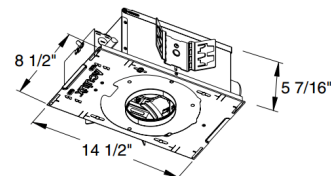

Description

Aculux TC943N 3.25 Inch Non-IC New Construction Housing is designed for use in non-insulated areas or where insulation is spaced at least 3 inches away from housing. Features Acu-Aim precision geared hot-aiming with 370 degree rotation and 45 degree tilt. One MR16 GU5.3 base halogen lamp up to 75 watts (or LED equivalent) is required, but not included. Includes a magnetic low voltage transformer. Dimmable with a low voltage magnetic dimmer, sold separately. 14.5 inch width x 8.5 inch depth x 5.44 inch height. A complete fixture includes a housing and trim, sold separately.

Shown in aluminum

Specifications

REFLECTOR/BAFFLE COLOR	N/A
BODY FINISH	Aluminum
WATTAGE	75W
DIMMER	Low Voltage Magnetic
DIMENSIONS	14.5"W x 5.44"H x 8.5"D
BULB NOT INCLUDED	1 x MR16/GU5.3 (bipin)/75W/12V Halogen