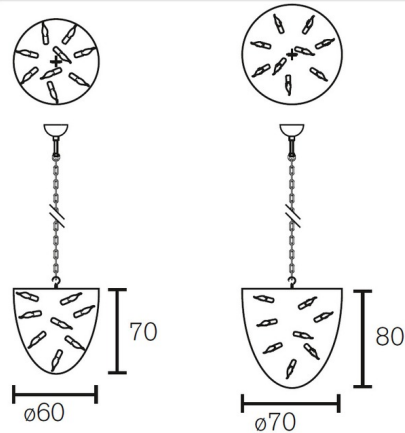

### Description

The Delphinium Conical Chandelier features a diffuser of hand-sculpted metal full of gaiety and elegance. Large, clear glass elements drop down throughout the garland of iron completing this sculptural masterpiece. Includes a 6.29 inch ceiling cover plate. Note: Largest size requires a special rated junction box for fixtures weighing over 50 pounds.

### Specifications

COLOR . . . . . Clear  
BODY FINISH . . . . . Nickel  
WATTAGE . . . . . 50W  
DIMMER . . . . . Standard 120V  
DIMENSIONS . . . . . 27.6"W x 31.5"H  
BULB NOT INCLUDED . . . . . 10 x B10/Candelabra (E12)/5W/120V LED  
OTHER BULB OPTIONS . . . . . 8 x B10/Candelabra (E12)/120V Incandescent  
COUNTRY OF ORIGIN . . . . . Netherlands

### Technical Information

PRODUCT DIMENSIONS . . . . . Adjustable Chain Length: 66.9"

Shown in nickel / clear

CLICK TO VIEW PRODUCT

Notes: