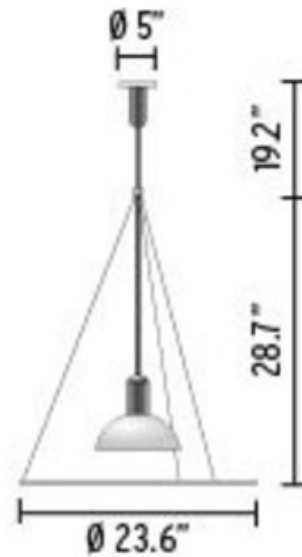

DESIGNER

Achille Castiglioni

BRAND

FLOS

DESCRIPTION

Frisbi pendant features opal white acrylic diffuser suspended by three fine steel cables. A black metal stem and wire mesh basket assembly secure the reflector to the 16-inch power cord. Reflector in black or nickel. One 100 watt, 120 volt, K19 medium base incandescent lamp included. Direct light distribution. UL listed. Made in Italy.

Shown in: Nickel / White

SHADE COLOR	White
BODY FINISH	Nickel
WATTAGE	100W
DIMMER	Standard 120V
DIMENSIONS	23.6"W x 28.7"H
BULB INCLUDED	
LAMP	1 x K19/Medium (E26)/100W/120V Incandescent

SPEC #

FLO2646

COMPANY