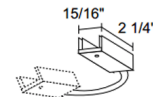

### Description

Trac 12 TL20 Adjustable Joiner electrically joins two sections of trac at variable angles. Finish available in Black or White. UL listed. 2.25 inch length x .9 inch width.

Shown in white

### Specifications

COLOR	N/A
BODY FINISH	White
WATTAGE	N/A
DIMMER	N/A
DIMENSIONS	2.25"L x 0.9"W
BULB	N/A

CLICK TO VIEW PRODUCT

Notes: