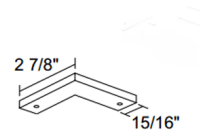

Description

Trac 12 TL24 Right Angle Joiner joins two sections of trac to form a 90 degree angle. Finish available in Black or White. UL listed. 2.9 inch length x .9 inch width x 2.9 inch depth.

Shown in white

Specifications

COLOR	N/A
BODY FINISH	White
WATTAGE	N/A
DIMMER	N/A
DIMENSIONS	2.9"L x 0.94"W x 2.9"D
BULB	N/A

CLICK TO VIEW PRODUCT

Notes: