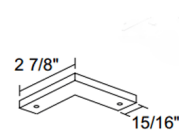

Description

Trac 12 TL24 Right Angle Joiner joins two sections of trac to form a 90 degree angle. Finish available in Black or White. UL listed. 2.9 inch length x .9 inch width x 2.9 inch depth.

Shown in white

Specifications

COLOR	N/A
BODY FINISH	White
WATTAGE	N/A
DIMMER	N/A
DIMENSIONS	2.9"L x 0.94"W x 2.9"D
BULB	N/A

CLICK TO VIEW PRODUCT

Notes: