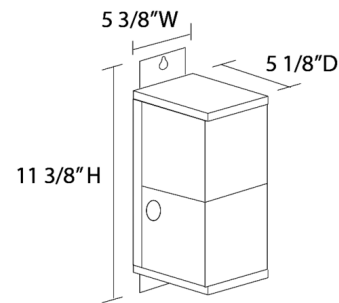

Description

TL551N 24 Volt 480 Watt 1-Circuit Magnetic Remote Transformer is rated for incandescent loads 240 to 480 watts, 120VAC input. Potted core and coil construction with 25 volt boost tap. Features thermally protected primary, manually resettable, fast-acting magnetic circuit breaker on secondary. Primary and secondary circuits physically and electrically isolated. Resettable magnetic circuit breaker. Incandescent loads can be dimmed with high quality dimmers designed specifically for use with magnetic transformer. UL Listed. New York City approved. Compatible with Juno Lighting Trac 12 and Trac 12/25 miniature low voltage track systems using low voltage halogen luminaires.

Shown in black

Specifications

COLOR	N/A
BODY FINISH	Black
WATTAGE	480W
DIMMER	Low Voltage Magnetic
DIMENSIONS	11.4"L x 5.4"W x 5.1"D
BULB	N/A

CLICK TO VIEW PRODUCT

Notes: