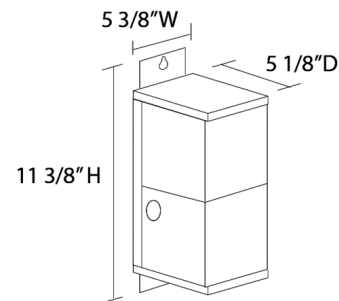

### Specifications

COLOR	N/A
BODY FINISH	Black
WATTAGE	480W
DIMMER	Low Voltage Magnetic
DIMENSIONS	11.4"L x 5.4"W x 5.1"D
BULB	N/A

CLICK TO VIEW PRODUCT

Notes: