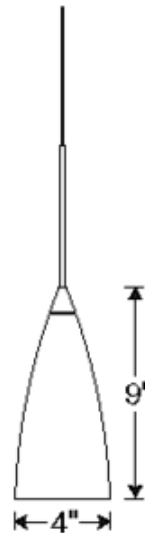

TLP314 Decorative Flute Glass Shade

**Description:**

Decorative Flute Glass Shade features hand-blown glass that are made individually - the glass shades will vary from unit to unit and minor blemishes may result from the process. All shades have a bright white interior surface for maximum reflectivity. All shades are provided with satin nickel hardware. Glass colors available in Glacier, Opal or Inferno. Pendant cord set and one 50 watt, 12 volt JC GY6.35 bi-pin halogen lamp is required, but sold separately. UL listed. Compatible with Juno Lighting Trac 12 and Trac 12/25 low voltage track systems, and Trac-Lites, Trac-Master 1-circuit and Trac-Master 2-circuit line voltage track systems.

Shown in: Satin Nickel / Glacier

List Price: \$157.62  
 Our Price: \$94.57

Shade Color: Glacier  
 Body Finish: Satin Nickel  
 Lamp: 1 x JC/GY6.35 (bipin)/50W/12V Halogen  
 Wattage: 50W  
 Dimmer: Dimmable  
 Dimensions: 9"H x 4"W

Product Number: <b>JUN26565</b>			
Company:		Fixture Type:	Date: Mar 19, 2018
Project:		Approved By:	

#1000TR-FLUTEGL-004H1-FRSN

Fax: (773) 883-6131

Phone: 866-954-4489

Address: 1718 W. Fullerton Ave. Chicago IL 60614