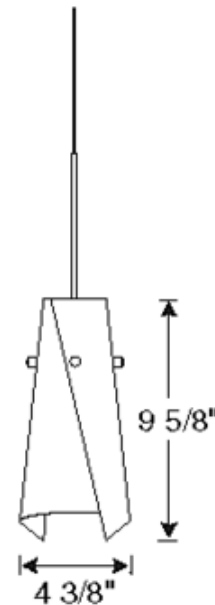

BRAND

Juno Lighting

DESCRIPTION

Decorative Luminous Wrap Shade features precision cut, interleaved layers of suede polycarbonate or parchment sheet. Shades are provided with satin nickel hardware. Shade color available in Frost, Orange, or Parchment. Pendant cord set and one 50 watt, 12 volt JC GY6.35 bi-pin halogen lamp are required, but sold separately. Glass cover for bulb included. 4.4 inch diameter x 9.6 inch height. UL listed. Compatible with Juno Lighting Trac 12 and Trac 12/25 low voltage track systems, and Trac-Lites, Trac-Master 1-circuit and Trac-Master 2-circuit line voltage track systems.

SHADE COLOR	Orange
BODY FINISH	Satin Nickel
WATTAGE	50W
DIMMER	Dimmable
DIMENSIONS	4.38"W x 9.63"H
BULB NOT INCLUDED	
LAMP	1 x JC/GY6.35 (bipin)/50W/12V Halogen

SPEC #

JUN26572

COMPANY

PROJECT

FIXTURE TYPE