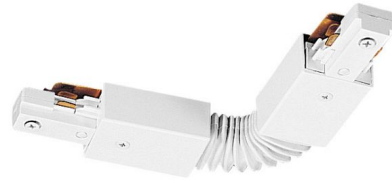

Lightology

lightology.com
866-954-4489
05-18-26

Project: _____

Company: _____

Location: _____ Fixture Type: _____

SPEC #: **JUN26745**

Approved On: _____ Approved By: _____

TU20 2-Circuit Trac Accordion Joiner By Juno Lighting

Description

TU20 2-Circuit Trac Master Accordion Adjustable Joiner. Can flex to 90 degree angle to left, right, up or down. Joins two track sections. Available in White, Black or Silver. UL listed.

Shown in white

Specifications

COLOR	N/A
BODY FINISH	White
WATTAGE	N/A
DIMMER	N/A
DIMENSIONS	2"L x 2"W
BULB	N/A

CLICK TO VIEW PRODUCT

Notes: