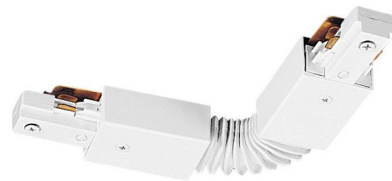

Lightology

lightology.com
866-954-4489
05-17-26

Project: _____

Company: _____

Location: _____ Fixture Type: _____

SPEC #: **JUN26745**

Approved On: _____ Approved By: _____

TU20 2-Circuit Trac Accordion Joiner By Juno Lighting

Description

TU20 2-Circuit Trac Master Accordion Adjustable Joiner. Can flex to 90 degree angle to left, right, up or down. Joins two track sections. Available in White, Black or Silver. UL listed.

Shown in white

Specifications

COLOR	N/A
BODY FINISH	White
WATTAGE	N/A
DIMMER	N/A
DIMENSIONS	2"L x 2"W
BULB	N/A

CLICK TO VIEW PRODUCT

Notes: