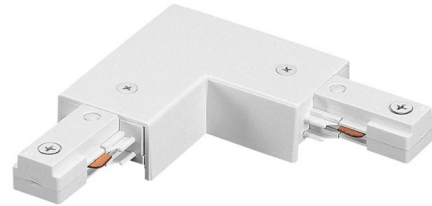

## TU24 2-Circuit Trac Adjustable Connector By Juno Lighting

### Description

Trac-Master 2 Circuit adjustable connector. Joins two track sections together to make a 90 degree angle or straight run. For junction box feed a T27 cover plate is required. Straight and right angle covers supplied. Finish available in Black, White or Silver. UL listed.

### Specifications

COLOR	N/A
BODY FINISH	White
WATTAGE	N/A
DIMMER	N/A
DIMENSIONS	2.06"L x 2.06"W
BULB	N/A

CLICK TO VIEW PRODUCT

Notes: