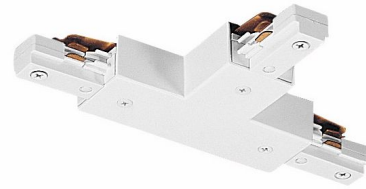

Lightology

lightology.com
866-954-4489
07-08-26

Project: _____

Company: _____

Location: _____ Fixture Type: _____

SPEC #: **JUN26751**

Approved On: _____ Approved By: _____

TU25 2-Circuit Trac T Connector By Juno Lighting

Description

Track-Master 2 Circuit T connector joins three trac sections together. For junction box feed a T27 cover plate is required. Finish available in Black, White, or Silver. UL listed.

Shown in white

Specifications

COLOR	N/A
BODY FINISH	White
WATTAGE	N/A
DIMMER	N/A
DIMENSIONS	4.13"L x 4.13"W
BULB	N/A

CLICK TO VIEW PRODUCT

Notes: