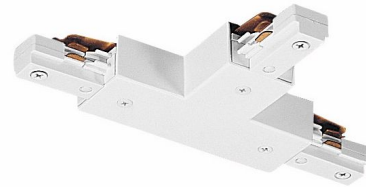

Lightology

lightology.com
866-954-4489
04-25-26

Project: _____

Company: _____

Location: _____ Fixture Type: _____

SPEC #: **JUN26751**

Approved On: _____ Approved By: _____

TU25 2-Circuit Trac T Connector By Juno Lighting

Description

Track-Master 2 Circuit T connector joins three trac sections together. For junction box feed a T27 cover plate is required. Finish available in Black, White, or Silver. UL listed.

Shown in white

Specifications

COLOR	N/A
BODY FINISH	White
WATTAGE	N/A
DIMMER	N/A
DIMENSIONS	4.13"L x 4.13"W
BULB	N/A

CLICK TO VIEW PRODUCT

Notes: