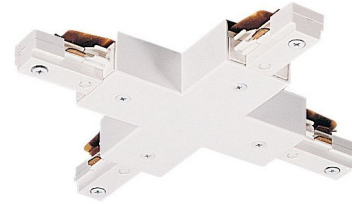

Lightology

lightology.com
866-954-4489
05-19-26

Project: _____

Company: _____

Location: _____ Fixture Type: _____

SPEC #: **JUN26753**

Approved On: _____ Approved By: _____

TU26 2-Circuit Trac X Connector By Juno Lighting

Description

TU26 2-Circuit Trac Master X Connector joins four trac sections at 90 degree angles. For outlet box feed T27 cover plate also required. Available in White, Black or Silver. UL listed.

Shown in white

Specifications

| | |
|-------------|---------------|
| COLOR | N/A |
| BODY FINISH | White |
| WATTAGE | N/A |
| DIMMER | N/A |
| DIMENSIONS | 4.1"L x 4.1"W |
| BULB | N/A |

CLICK TO VIEW PRODUCT

Notes: