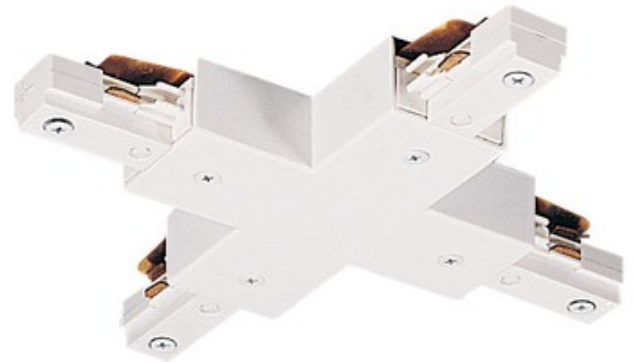

BRAND

Juno Lighting

DESCRIPTION

TU26 2-Circuit Trac Master X Connector joins four trac sections at 90 degree angles. For outlet box feed T27 cover plate also required. Available in White, Black or Silver. UL listed.

Shown in: White

SHADE COLOR	N/A
BODY FINISH	White
WATTAGE	N/A
DIMMER	N/A
DIMENSIONS	4.1"L x 4.1"W
LAMP	N/A

SPEC # JUN26753

COMPANY	PROJECT	FIXTURE TYPE	APPROVED BY	DATE