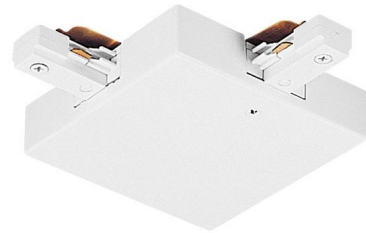

Lightology

lightology.com
866-954-4489
05-17-26

Project: _____

Company: _____

Location: _____ Fixture Type: _____

SPEC #: **JUN26756**

Approved On: _____ Approved By: _____

TU35 2-Circuit Trac T-Bar Electrical Joiner Feed By Juno Lighting

Description

TU35 2-Circuit Trac Master T-Bar Adjustable Joiner Feed joins two track sections to make 90 degree angle or straight run. Wiring compartment contains standard .50 inch KOs. Feeds from above when T-bar is directly above track. Finish available in White, Black or Silver. UL listed.

Shown in white

Specifications

COLOR	N/A
BODY FINISH	White
WATTAGE	N/A
DIMMER	N/A
DIMENSIONS	4.1"L x 4.1"W
BULB	N/A

CLICK TO VIEW PRODUCT

Notes: