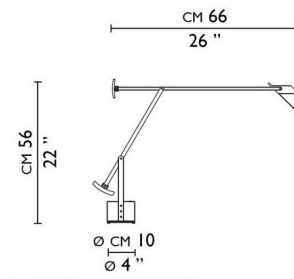

By Artemide

Description

Redefine your workspace with the Tizio 35 Desk Lamp, a marvel of engineering and a beacon of contemporary design. This iconic fixture boasts fully adjustable arms and head, allowing for precise directional lighting to suit any task. The striking design features chromed steel arm spacer bars accented by vibrant red, molded thermoplastic insulators, adding a touch of bold sophistication. Counterweights crafted from zinc alloy, painted to match the finish color, ensure effortless balance and remarkable adjustability. The adjustable diffuser, made from molded thermoplastic, houses a high-efficiency inner reflector of anodized aluminum with UV bulb protective glass, guaranteeing optimal light output and eye comfort. A 360-degree rotatable base, also in molded thermoplastic, incorporates a low voltage transformer and a convenient two-intensity on/off switch, offering complete control at your fingertips. Standing 22 inches high, 25 5/8 inches wide, with a 39.25-inch overall height, this lamp delivers directional general light distribution, perfect for concentrated work. Powered by one 35 watt 12V GY6.35 halogen lamp (included), the Tizio 35 is celebrated by users for its unparalleled adjustability and sleek, architectural look, making it an indispensable tool for designers, architects, and anyone seeking superior task lighting.

Specifications

COLOR	N/A
BODY FINISH	Black
WATTAGE	35W
DIMMER	Included
DIMENSIONS	25.6"W x 39.25"H
BULB INCLUDED	1 x JC/GY6.35 (bipin)/35W/12V Halogen
COUNTRY OF ORIGIN	Italy

Shown in black

CLICK TO VIEW PRODUCT