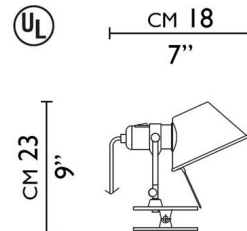

By Artemide

Description

Introducing the Tolomeo Clip Spot Light, an ingenious and highly adaptable luminaire designed for adjustable direct and indirect lighting in any space. Crafted from high-polished die-cast aluminum, this clip light exudes modern elegance and robust durability. Its defining feature is a fully adjustable, rotatable, and tiltable diffuser in matte anodized aluminum, providing unparalleled flexibility in directing light precisely where you need it. The intelligent design incorporates a convenient dimmer switch directly in the lampholder, allowing for effortless brightness control, and comes complete with a cord and plug for immediate use. Available in two versatile lamping options (further research indicates common options include incandescent/halogen or LED, catering to various preferences for light quality and energy efficiency), the Tolomeo Clip Spot is praised by customers for its amazing versatility and clean, functional design. Perfect for illuminating artwork, highlighting architectural features, or providing focused task lighting on shelves, desks, or headboards, this contemporary clip spot offers a seamless blend of form and function.

Shown in aluminum

Specifications

COLOR	N/A
BODY FINISH	Aluminum
WATTAGE	72W
DIMMER	N/A
DIMENSIONS	9"H x 7"D
BULB NOT INCLUDED	1 x A19/Medium (E26)/72W/120V Incandescent
COUNTRY OF ORIGIN	Italy

CLICK TO VIEW PRODUCT