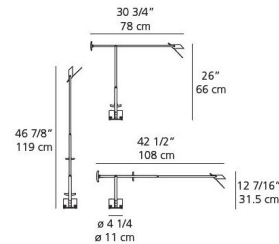

### Specifications

COLOR	N/A
BODY FINISH	Black
WATTAGE	50W
DIMMER	N/A
DIMENSIONS	42.5"L x 30.75"W x 26"H
BULB INCLUDED	1 x JC/GY6.35 (bipin)/50W/120V Halogen
COUNTRY OF ORIGIN	Italy

CLICK TO VIEW PRODUCT