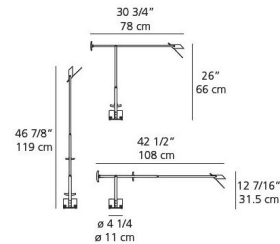

Shown in black

Specifications

COLOR	N/A
BODY FINISH	Black
WATTAGE	50W
DIMMER	N/A
DIMENSIONS	42.5"L x 30.75"W x 26"H
BULB INCLUDED	1 x JC/GY6.35 (bipin)/50W/120V Halogen
COUNTRY OF ORIGIN	Italy

CLICK TO VIEW PRODUCT