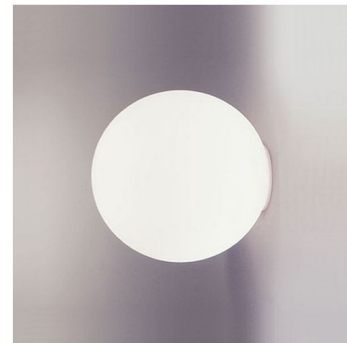

By Artemide

Description

Discover the minimalist elegance and exceptional versatility of the Dioscuri Wall / Ceiling Light, a truly adaptable fixture that blurs the lines between functional illumination and modern art. Featuring a pristine white, hand-blown glass diffuser, the Dioscuri casts a soft, inviting glow that diffuses beautifully throughout your space, eliminating harsh shadows. The discreet thermoplastic resin ceiling support ensures a seamless integration, making the light appear to float. This remarkable fixture is available in three distinct sizes, offering perfect scale for any application, from a subtle accent to a dominant light source. What truly sets the Dioscuri apart is its suitability for both indoor and outdoor installations, allowing for a cohesive design aesthetic that extends from your living room to your patio. Customers consistently praise its clean, understated design and perfect ambient light, highlighting its ability to enhance a variety of settings. With its architectural and contemporary appeal, the Dioscuri Wall / Ceiling Light is an ideal choice for bathrooms, hallways, entryways, or even as a chic outdoor sconce, providing durable beauty and diffused illumination wherever you need it.

Specifications

COLOR	White
BODY FINISH	White
WATTAGE	9W
DIMMER	Standard 120V
DIMENSIONS	9.8"W x 9.1"H
BULB NOT INCLUDED	1 x A19/Medium (E26)/9W/120V LED
COUNTRY OF ORIGIN	Italy

Shown in white / white

CLICK TO VIEW PRODUCT