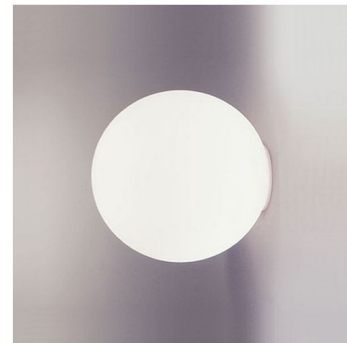

## Dioscuri Wall / Ceiling Light

By Artemide

### Description

Discover the minimalist elegance and exceptional versatility of the Dioscuri Wall / Ceiling Light, a truly adaptable fixture that blurs the lines between functional illumination and modern art. Featuring a pristine white, hand-blown glass diffuser, the Dioscuri casts a soft, inviting glow that diffuses beautifully throughout your space, eliminating harsh shadows. The discreet thermoplastic resin ceiling support ensures a seamless integration, making the light appear to float. This remarkable fixture is available in three distinct sizes, offering perfect scale for any application, from a subtle accent to a dominant light source. What truly sets the Dioscuri apart is its suitability for both indoor and outdoor installations, allowing for a cohesive design aesthetic that extends from your living room to your patio. Customers consistently praise its clean, understated design and perfect ambient light, highlighting its ability to enhance a variety of settings. With its architectural and contemporary appeal, the Dioscuri Wall / Ceiling Light is an ideal choice for bathrooms, hallways, entryways, or even as a chic outdoor sconce, providing durable beauty and diffused illumination wherever you need it.