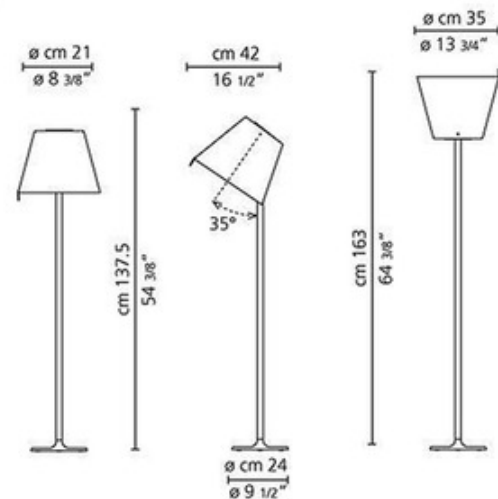

### DESCRIPTION

The Melampo Floor Lamp features a painted zamac base, painted aluminum stem, and silk satin fabric shade on a plastic frame. Available in Bronze with a Tan shade or Grey with a White shade. Shade adjusts to full downward, 30 degrees upward, and full upward positions. On/off switch on cord. Two 75 watt max 120 volt A19 medium base bulbs are required, but not included. 13.75 inch diameter x 64.38 inch height. UL listed.

Shown in: Grey

SHADE COLOR	N/A
BODY FINISH	Grey
WATTAGE	106W
DIMMER	Not Dimmable
DIMENSIONS	13.75"W x 64.38"H
BULB NOT INCLUDED	
LAMP	2 x A19/Medium (E26)/53W/120V Incandescent 2 x A19/Medium (E26)/120V LED