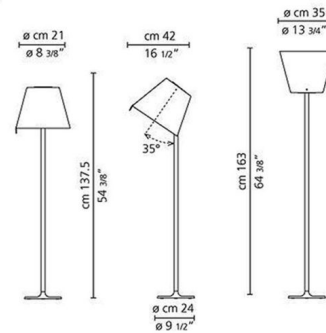

CLICK TO VIEW PRODUCT

Notes: