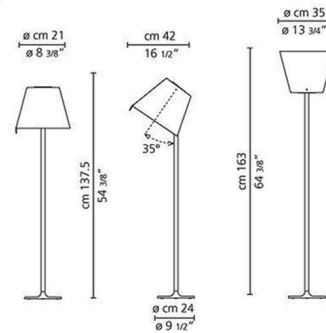

By Artemide

Description

Introduce a touch of timeless sophistication and adaptive illumination to your home with the Melampo Floor Lamp. This elegant fixture combines classic design with ingenious functionality, making it a versatile addition to any contemporary interior. The lamp features a sturdy painted zamac base and a slender painted aluminum stem, providing a stable and refined foundation. Its signature element is the exquisite silk satin fabric shade on a durable plastic frame, which exudes a warm, inviting glow. Available in two refined color combinations a rich Bronze with a coordinating Tan shade or a sleek Grey with a crisp White shade the Melampo seamlessly blends with diverse decor palettes. The true brilliance of this lamp lies in its adjustable shade, which can pivot to a full downward position for focused task lighting, 30 degrees upward for ambient wash, or a full upward position for general room illumination, adapting effortlessly to your needs. A convenient on/off switch located on the cord ensures easy operation. Standing at 13.75 inches in diameter and 64.38 inches in height, the Melampo requires two 75-watt max 120-volt A19 medium base bulbs (not included) and is UL listed for safety. Customers frequently commend its beautiful diffused light and incredible versatility, making it a beloved choice for living rooms, reading nooks, and bedrooms where adaptable style is paramount.

Shown in grey

Specifications

COLOR	N/A
BODY FINISH	Grey
WATTAGE	106W
DIMMER	Not Dimmable
DIMENSIONS	13.75"W x 64.38"H
BULB NOT INCLUDED	2 x A19/Medium (E26)/53W/120V Incandescent
OTHER BULB OPTIONS	2 x A19/Medium (E26)/120V LED
COUNTRY OF ORIGIN	Italy