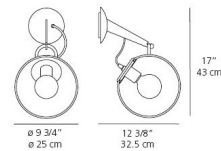

By Artemide

Description

Make a striking design statement with the Miconos Wall Light, a captivating fixture that marries a classic form with a distinctly modern sensibility. This elegant wall sconce features a captivating hand-blown glass globe of light, providing a soft, diffused illumination that enhances any atmosphere. The Miconos is offered with your choice of a sleek Polished Chrome or a glamorous Gold finish, allowing you to tailor its aesthetic to your specific design vision. This fixture's unique appeal lies in its ability to complement both modern and more traditional interiors, making it a truly transitional piece that bridges design eras. Its design, perfected with meticulous precision, transforms the Miconos into a compelling conversation piece of contemporary art. Customers rave about its stunning visual appeal and beautiful light distribution, highlighting how it elevates the perceived value of their spaces. Ideal for hallways, bathrooms, entryways, or as accent lighting in living areas, the Miconos Wall Light brings a touch of refined luxury and sophisticated illumination to your home.

Specifications

COLOR Clear
BODY FINISH Chrome
WATTAGE 100W
DIMMER Standard 120V
DIMENSIONS 9.75"W x 17"H x 12.5"D
BULB NOT INCLUDED 1 x G30/Medium (E26)/100W/120V Incandescent
COUNTRY OF ORIGIN Italy

Shown in chrome / clear