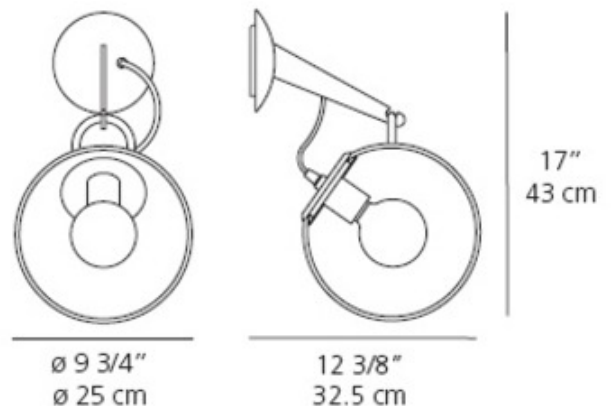

Lightology

Miconos Wall Light

SPEC #

ART2720

DESIGNER

Ernesto Gismondi

BRAND

Artemide

DESCRIPTION

Miconos Wall features a hand-blown glass globe of light with a Polished Chrome or glam Gold finish. A design statement, Miconos is designed to complement both modern and more traditional interiors. Its design perfected with polished precision makes it a conversation piece of contemporary art.

Shown in: Chrome / Clear

SHADE COLOR	Clear
BODY FINISH	Chrome
WATTAGE	100W
DIMMER	Standard 120V
DIMENSIONS	9.75"W x 17"H x 12.5"D
BULB NOT INCLUDED	
LAMP	1 x G30/Medium (E26)/100W/120V Incandescent

SPEC #