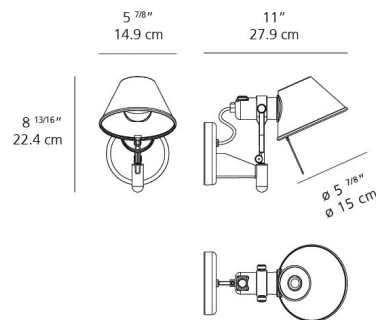

CLICK TO VIEW PRODUCT

Notes: