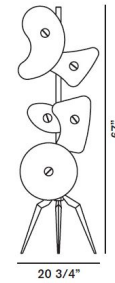

## Orbital Floor Lamp

By Foscarini

### Description

Orbital floor features multicolor or white plates in various shapes of silk-screen printed glass mounted on an aluminum-enameled metal stem. Stem in aluminum finish. Five 40 watt, 120 volt, G16.5 candelabra base incandescent lampst not included. General light distribution. Made in Italy. 20.75W x 67H.

### Specifications

COLOR	Multicolor
BODY FINISH	Aluminum
WATTAGE	200W
DIMMER	Low Voltage Electronic
DIMENSIONS	20.75"W x 67"H
BULB NOT INCLUDED	5 x G16.5/Candelabra (E12)/40W/120V Incandescent

CLICK TO VIEW PRODUCT