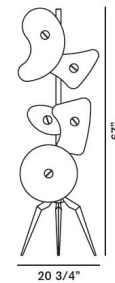

## Orbital Floor Lamp

By Foscarini

### Description

Orbital floor features multicolor or white plates in various shapes of silk-screen printed glass mounted on an aluminum-enameled metal stem. Stem in aluminum finish. Five 40 watt, 120 volt, G16.5 candelabra base incandescent lampst not included. General light distribution. Made in Italy. 20.75W x 67H.

### Specifications

COLOR . . . . . White  
BODY FINISH . . . . . Aluminum  
WATTAGE . . . . . 200W  
DIMMER . . . . . Low Voltage Electronic  
DIMENSIONS . . . . . 20.75"W x 67"H  
BULB NOT INCLUDED . . . . . 5 x G16.5/Candelabra (E12)/40W/120V Incandescent