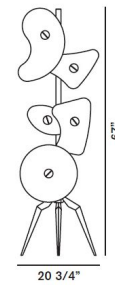

By Foscarini

Description

Orbital floor features multicolor or white plates in various shapes of silk-screen printed glass mounted on an aluminum-enameled metal stem. Stem in aluminum finish. Five 40 watt, 120 volt, G16.5 candelabra base incandescent lampst not included. General light distribution. Made in Italy. 20.75W x 67H.

Shown in aluminum / white

Specifications

COLOR	White
BODY FINISH	Aluminum
WATTAGE	200W
DIMMER	Low Voltage Electronic
DIMENSIONS	20.75"W x 67"H
BULB NOT INCLUDED	5 x G16.5/Candelabra (E12)/40W/120V Incandescent