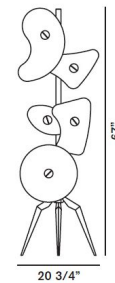

## Orbital Floor Lamp

By Foscarini

### Description

Orbital floor features multicolor or white plates in various shapes of silk-screen printed glass mounted on an aluminum-enameled metal stem. Stem in aluminum finish. Five 40 watt, 120 volt, G16.5 candelabra base incandescent lampst not included. General light distribution. Made in Italy. 20.75W x 67H.

### Specifications

COLOR	White
BODY FINISH	Aluminum
WATTAGE	200W
DIMMER	Standard 120V
DIMENSIONS	20.75"W x 67"H
BULB NOT INCLUDED	5 x G16.5/Candelabra (E12)/40W/120V Incandescent

CLICK TO VIEW PRODUCT

Notes: