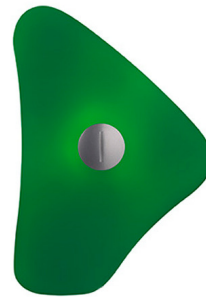

## Bit 4 Wall Sconce

By Foscarini

### Description

The Bit 4 Wall Sconce is an odd triangular shaped silkscreen-printed satin glass diffuser in white or green. Satin finish. Available in five different shapes and sizes, all complementing each other.

Shown in satin / green

7 5/6"

13 1/2"

4 3/4"

### Specifications

COLOR . . . . . Green  
BODY FINISH . . . . . Satin  
WATTAGE . . . . . 60W  
DIMMER . . . . . Low Voltage Electronic  
DIMENSIONS . . . . . 7.83"W x 13.5"H x 4.75"D  
BULB NOT INCLUDED . . . . . 1 x G16.5/Candelabra (E12)/60W/120V Incandescent