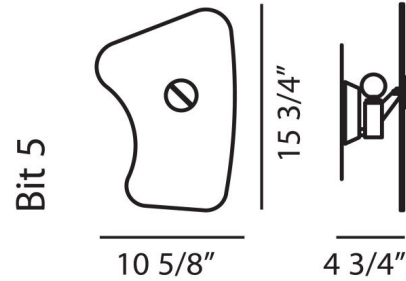

By Foscarini

Description

The Bit 5 Wall Sconce is an odd rectangular shaped silkscreen-printed satin glass diffuser in white or orange. Satin finish. Available in 5 different shapes and sizes, all complementing each other.

Shown in satin / orange

Specifications

COLOR	Orange
BODY FINISH	Satin
WATTAGE	60W
DIMMER	Low Voltage Electronic
DIMENSIONS	10.63"W x 15.75"H x 4.75"D
BULB NOT INCLUDED	1 x G16.5/Candelabra (E12)/60W/120V Incandescent