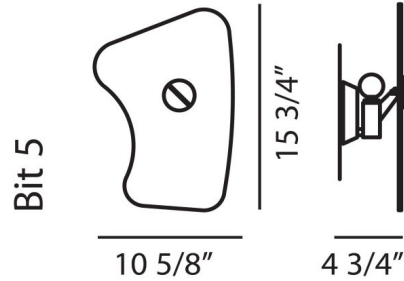

By Foscarini

Description

The Bit 5 Wall Sconce is an odd rectangular shaped silkscreen-printed satin glass diffuser in white or orange. Satin finish. Available in 5 different shapes and sizes, all complementing each other.

Shown in satin / orange

Specifications

COLOR	Orange
BODY FINISH	Satin
WATTAGE	60W
DIMMER	Low Voltage Electronic
DIMENSIONS	10.63"W x 15.75"H x 4.75"D
BULB NOT INCLUDED	1 x G16.5/Candelabra (E12)/60W/120V Incandescent