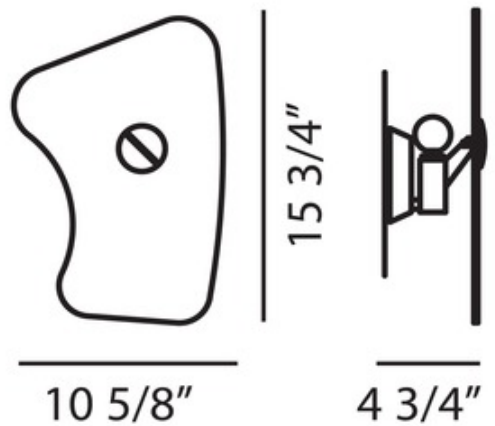

COMPANY

PROJECT

FIXTURE TYPE

APPROVED BY

DATE